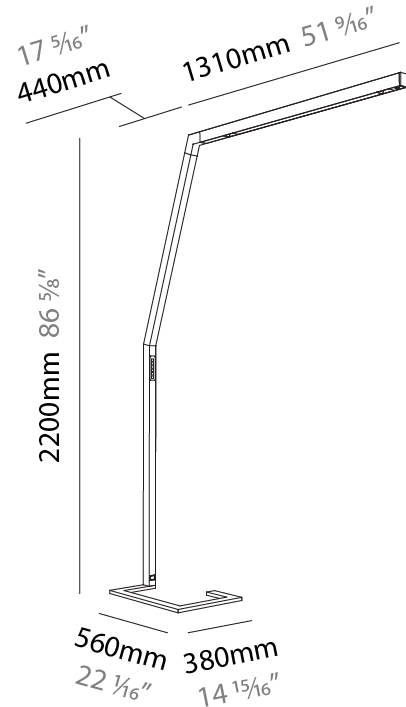

HYPRO-F 160 PORTABLE

A340008-

base number   Color   Finishes   Finishes   Finishes   Finishes   Finishes   Diffuser
Temperature

1. To build a product code in our configurator select the specify button on the base model # product page
2. To build a manual product code on this datasheet choose from the options listed below in blue font and add the suffix to the base model #

GENERAL

Series: Hypro
Subseries: Hypro-F 160
Brand: Prolicht
Division: Architectural
Mounting Type: Portable
Mounting Location: Floor
Subcategory: Floor

PHYSICAL

Shape: Abstract
Length (mm): 1750
Length (in): 68 7/8
Width (mm): 380
Width (in): 14 15/16
Height (mm): 2200
Height (in): 86 5/8
Light Distribution: Direct / Indirect
Diffuser: PMMA - Micro-prism / Rico
Fixture Finish: ANA / SSR / BKV / CWI / CRY / HAB / MSR / UFT / ITA / RUA / OGR / FTG / MYG / RWR / LOD / PUS / FRO / FUP / KIA / POP / BLS / SPG / MEY / GOH / GUM / CHC / COM / ABZ / JAG / OBR / MOS / ROR
Fixture Material: Aluminum Die Cast

ELECTRICAL

Lamp Type: LED (Zhaga Standard)
Input Wattage (W): 96
Total Output Wattage (W): 87.3
Driver Included: Yes
Driver Location: Integrated
Input Voltage (V): 120 - 277

LED

Color Temperature (°K): 3000 / 4000
Max. Delivered Lumen (lm): 6861-7119
CRI: >90 CRI

OPTICAL

RATINGS AND CERTIFICATIONS

Certified By: Certified for North American Standards
IP rating: IP20