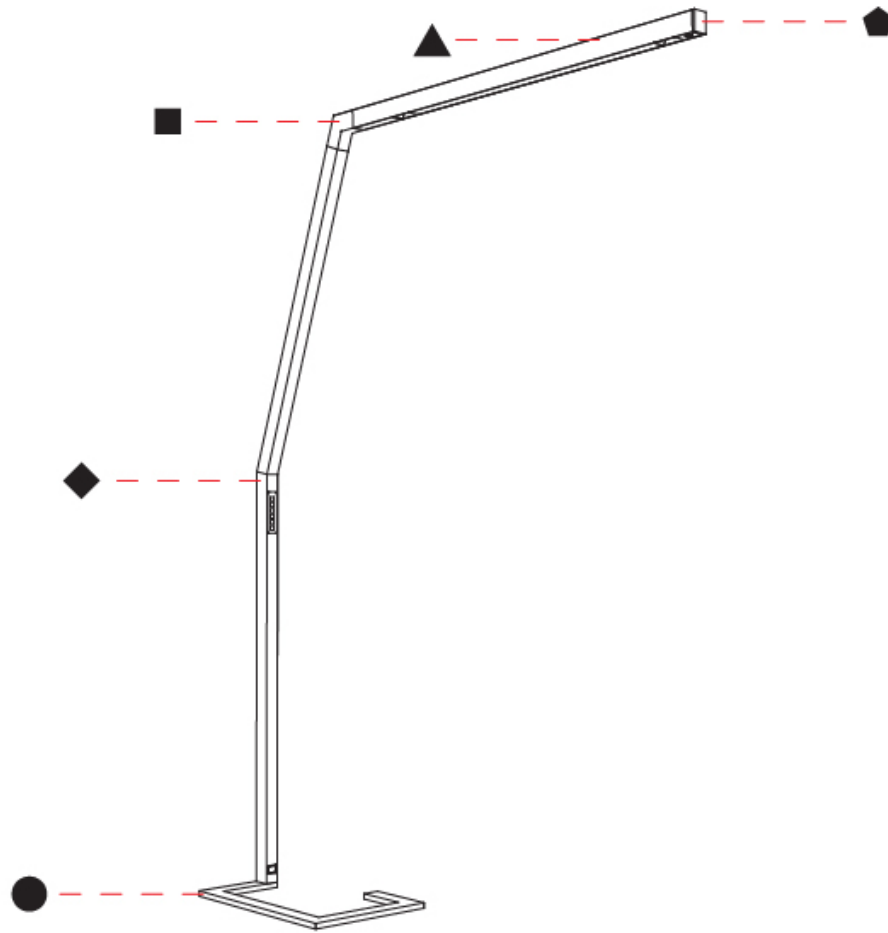

HYPRO-F 160 PORTABLE

A340008-

PROJECT _____

TYPE _____

SPECIFIER _____

QUANTITY _____

DATE _____